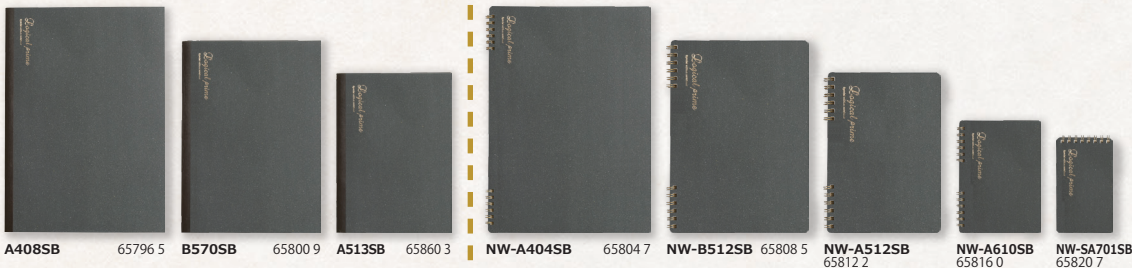

 You can choose the ruled line. The ruled line is distinguished depending on the color of the cover.

Sewn binding

W ring notebook

Green

7mm space between lines and many dots. Lines help you write any words and draw any figure neatly.

Logical A (7mm)

Blue

6mm space between lines and many dots. Lines help you write any words and draw any figure neatly.

Logical B (6mm)

Black

The grid page is available for using it vertically and horizontally.

Logical Grid (6mm)

Brown

Including pointed 12x15 divisions but looks like almost plain page supporting you getting idea.

Logical Point (12x15 divisions)

Plain page for drawing illustration with fountain pens.