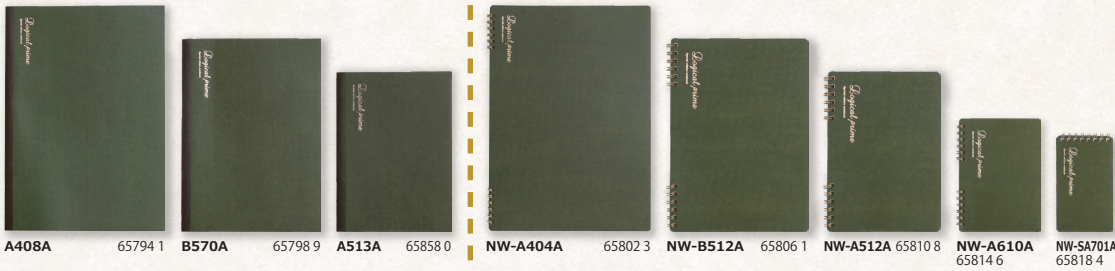

- ★ Easy to write smoothly. (twice as flat and smooth as standard version)
- ★ Thick and durable cover.
- ★ Thick and durable paper for body is 7% thicker and firmer than standard version.
- ★ Ink hardly blurs or goes through the paper.
- ★ Green lines allow for a calm and more focused writing experience.
- ★ Division marks to split 1 page into 2, 3, or 4 sections.
- ★ Wide space for title and date.

 You can choose the ruled line. The ruled line is distinguished depending on the color of the cover.

Sewn binding

W ring notebook

Green

7mm space between lines and many dots. Lines help you write any words and draw any figure neatly.

Logical A (7mm)

Blue

6mm space between lines and many dots. Lines help you write any words and draw any figure neatly.

Logical B (6mm)

Black

The grid page is available for using it vertically and horizontally.

Logical Grid (6mm)

Brown

Including pointed 12x15 divisions but looks like almost plain page supporting you getting idea.

Logical Point (12x15 divisions)

Plain page for drawing illustration with fountain pens.