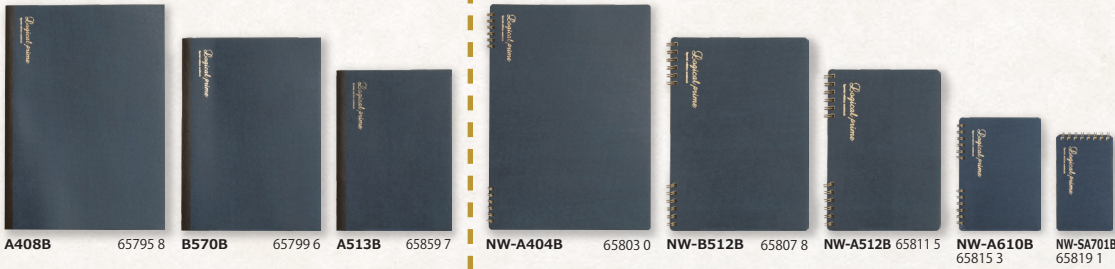

- ★ Easy to write smoothly. (twice as flat and smooth as standard version)
- ★ Thick and durable cover.
- ★ Thick and durable paper for body is 7% thicker and firmer than standard version.
- ★ Ink hardly blurs or goes through the paper.
- ★ Green lines allow for a calm and more focused writing experience.
- ★ Division marks to split 1 page into 2, 3, or 4 sections.
- ★ Wide space for title and date.

 You can choose the ruled line. The ruled line is distinguished depending on the color of the cover.

Sewn binding

W ring notebook

Green

7mm space between lines and many dots. Lines help you write any words and draw any figure neatly.

Logical A (7mm)

Blue

6mm space between lines and many dots. Lines help you write any words and draw any figure neatly.

Logical B (6mm)

Black

The grid page is available for using it vertically and horizontally.

Logical Grid (6mm)

Brown

Including pointed 12x15 divisions but looks like almost plain page supporting you getting idea.

Logical Point (12x15 divisions)

Plain page for drawing illustration with fountain pens.