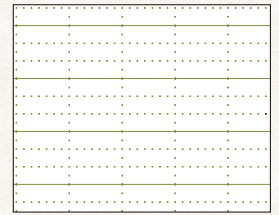

- ★ Easy to write smoothly. (twice as flat and smooth as standard version)
- ★ Thick and durable cover.
- ★ Thick and durable paper for body is 7% thicker and firmer than standard version.
- ★ Ink hardly blurs or goes through the paper.
- ★ Green lines allow for a calm and more focused writing experience.
- ★ Division marks to split 1 page into 2, 3, or 4 sections.
- ★ Wide space for title and date.

 You can choose the ruled line. The ruled line is distinguished depending on the color of the cover.

Sewn binding

W ring notebook

Green

7mm space between lines and many dots. Lines help you write any words and draw any figure neatly.

Logical A (7mm)

Blue

6mm space between lines and many dots. Lines help you write any words and draw any figure neatly.

Logical B (6mm)

Black

The grid page is available for using it vertically and horizontally.

Logical Grid (6mm)

Brown

Including pointed 12x15 divisions but looks like almost plain page supporting you getting idea.

Logical Point (12x15 divisions)

Plain page for drawing illustration with fountain pens.