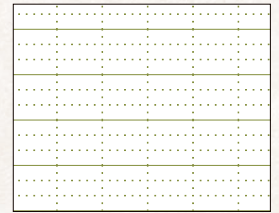

 You can choose the ruled line. The ruled line is distinguished depending on the color of the cover.

Sewn binding

W ring notebook

Green

7mm space between lines and many dots. Lines help you write any words and draw any figure neatly.

Logical A (7mm)

Blue

6mm space between lines and many dots. Lines help you write any words and draw any figure neatly.

Logical B (6mm)

Black

The grid page is available for using it vertically and horizontally.

Logical Grid (6mm)

Brown

Including pointed 12x15 divisions but looks like almost plain page supporting you getting idea.

Logical Point (12x15 divisions)

Plain page for drawing illustration with fountain pens.