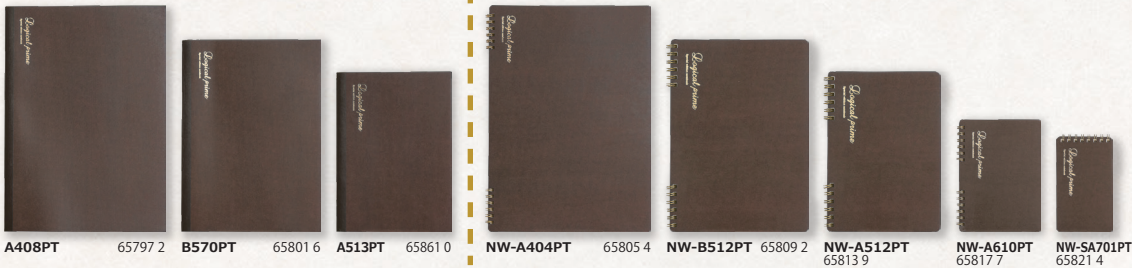

 You can choose the ruled line. The ruled line is distinguished depending on the color of the cover.

Sewn binding

W ring notebook

Green

7mm space between lines and many dots. Lines help you write any words and draw any figure neatly.

Logical A (7mm)

Blue

6mm space between lines and many dots. Lines help you write any words and draw any figure neatly.

Logical B (6mm)

Black

The grid page is available for using it vertically and horizontally.

Logical Grid (6mm)

Brown

Including pointed 12x15 divisions but looks like almost plain page supporting you getting idea.

Logical Point (12x15 divisions)

Plain page for drawing illustration with fountain pens.